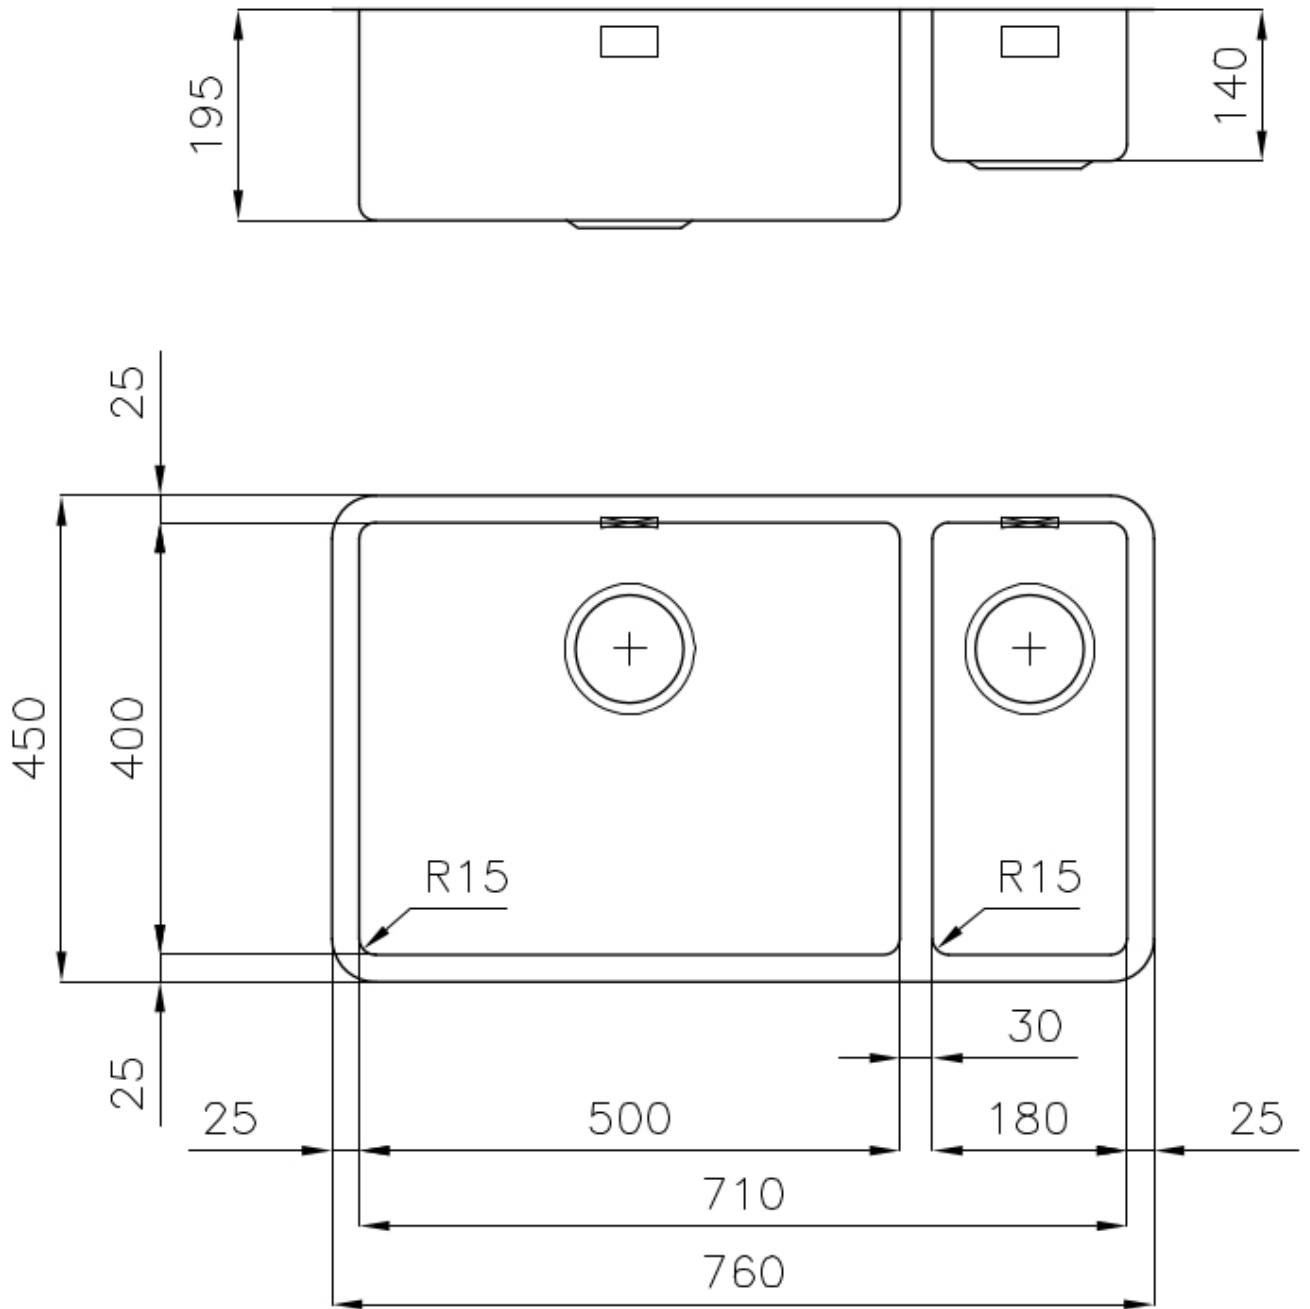

Sink KE - R15

Tank on the left

Kitchen Sinks

Code: 2204 852

DETAILS

Edge/Installation Type	Undermount
Finish	Foster brushed
Material	AISI 304 stainless steel
Texture	Foster brushed
Base	80 cm
Dimensions	760x450 mm
Standard fittings	Fixing hooks, gasket, drain, overflow and siphon, boxed packing
Mixer holes	No standard holes
Built-in hole	View technical data sheet

Drainer No

Width 76 cm

Bowl dimension 500x400 + 180x400mm

Number of bowls 2 bowls

Waste fitting 3,5" drain

FEATURES

Basket 3,5" waste fitting The drain is equipped with a large 3.5" drain, with the practical basket cap that prevents the discharge of solid parts.

High thickness 1mm thick steel. A significant thickness, which guarantees the maximum sturdiness and durability.

Perimetral overflow The overflow is always a security on the Foster sinks that prevents the overflow of water in case of oversights. The perimeter drain solution improves aesthetics thanks to its square and essential shape.

Small radius Bowls with squared shapes with a modern design and an increased capacity, for a minimal aesthetics connected with an extreme practicality.

TECHNICAL DATA

OPTIONAL ACCESSORIES

Cestello inox
8612 000